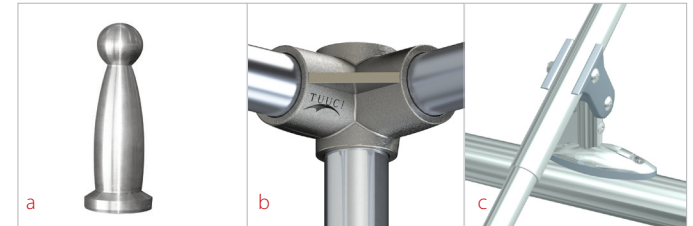

mercury shade lounge

Open air, covered with shade and filled with cushions and comfort, the Mercury Bed & Sun Lounge takes relaxation to a new level. Constructed with TUUCI's polished-titanium Armor-Wall™ aluminum frame and modular marine-grade components, the Mercury features high-performance fabric cushions and bed coverings with sheer privacy curtains. Optional market-style canopy top with Vector Vent can be removed to reveal standard retractable sunroof drapes. It's extreme ambiance for any property.

TUUCI®

features:

- a. Venice Aluminum Finial
- b. Armor-Wall Mast
- c. Reinforced Strut Joints

shapes & sizes

rectangle

section	ft.	/	m.
canopy	7.25' x 13.5'	/	2.2 x 4.1
bed	4.0' x 7.5'	/	1.2 x 2.3

canopy & options